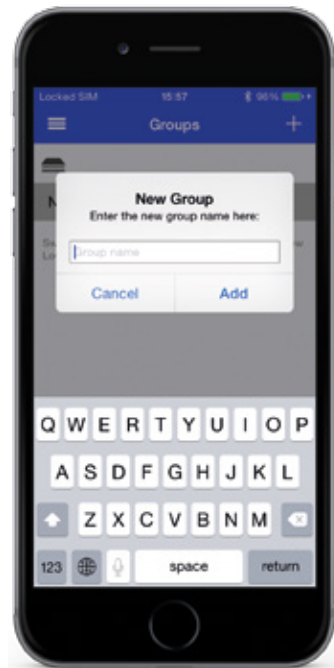

SMART SECURE

CONVENIENT LOCKING MANAGEMENT

The latest Bluetooth low-energy technology allows individual locks or entire lock groups to be controlled via a smartphone using the LEHMANN App. Configuring the locks and groups and granting or withdrawing locking permissions is child's play with the LEHMANN App. The lock and operating functions are also adapted to the needs of the user, and the user receives service and warning messages via the app.