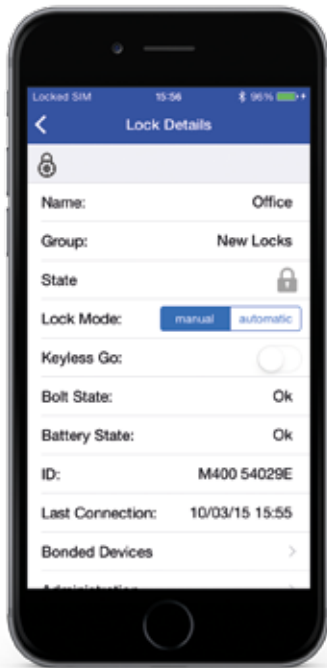

 **LEHMANN**[®]
www.lehmann-locks.com

SMART SECURE

IN THE MODULAR LEHMANN LOCKING SYSTEM
IM MODULAREN LEHMANN-SCHLIESSYSTEM

ACCESS TO YOUR FURNITURE VIA APP – SECURE AND CONVENIENT
PER APP ZUGRIFF AUF IHRE MÖBEL – SICHER UND KOMFORTABEL

SMART SECURE

CONVENIENT LOCKING MANAGEMENT

The latest Bluetooth low-energy technology allows individual locks or entire lock groups to be controlled via a smartphone using the LEHMANN App. Configuring the locks and groups and granting or withdrawing locking permissions is child's play with the LEHMANN App. The lock and operating functions are also adapted to the needs of the user, and the user receives service and warning messages via the app.